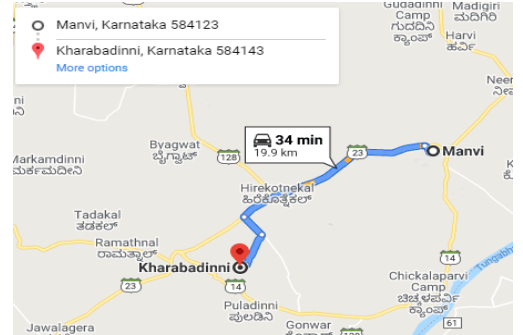

For further information contact:

Phone Number - +91-7676276852; **Email Id** : jms.chiguru@gmail.com; **Website** : www.imschirguru.com.

JAGRUTHA MAHILA SANGATANE

ISSUE:

Kharabdinni village comes under Pothnal gram panchayat which is located about 19.9kms from the Manvi Taluk . During Citizen's Right Campaign, JMS organised village level public dialogue , then the women identified the issue of not CC Road in the village. In order to help transportation especially for Pregnant women and for villagers . They collectively informed this issue to the JMS karyakarta in the public dialogue.